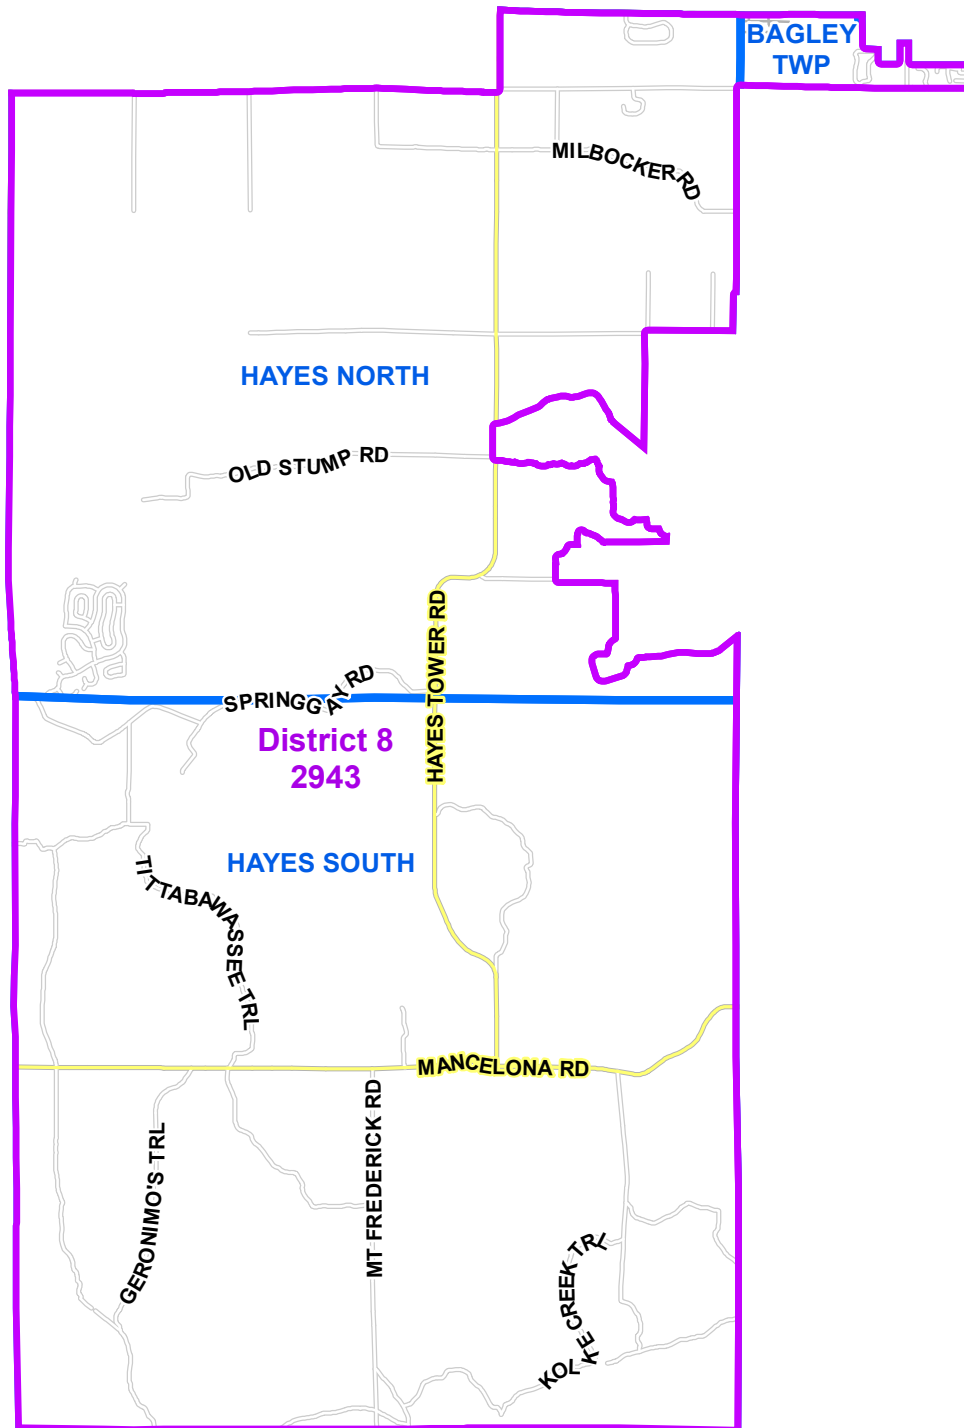

# Otsego County Commission District 8

District 8 Total Population 2943

### Map Features

-  Commission Districts
-  City Village Township