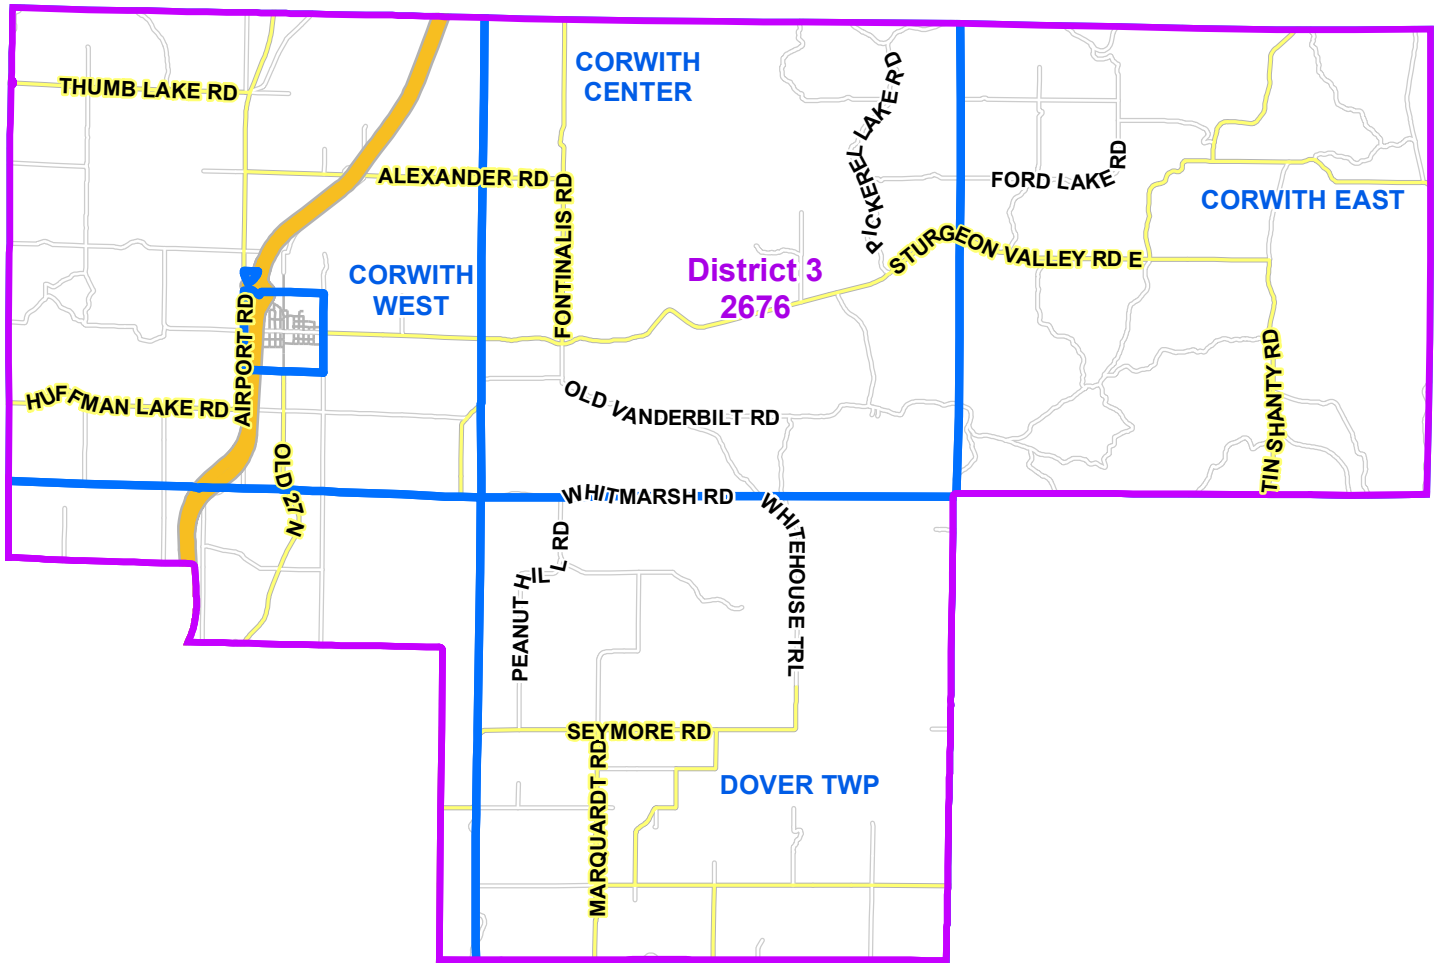

# Otsego County Commission District 3

District 3 Total Population 2676

### Map Features

-  Commission Districts
-  City Village Township