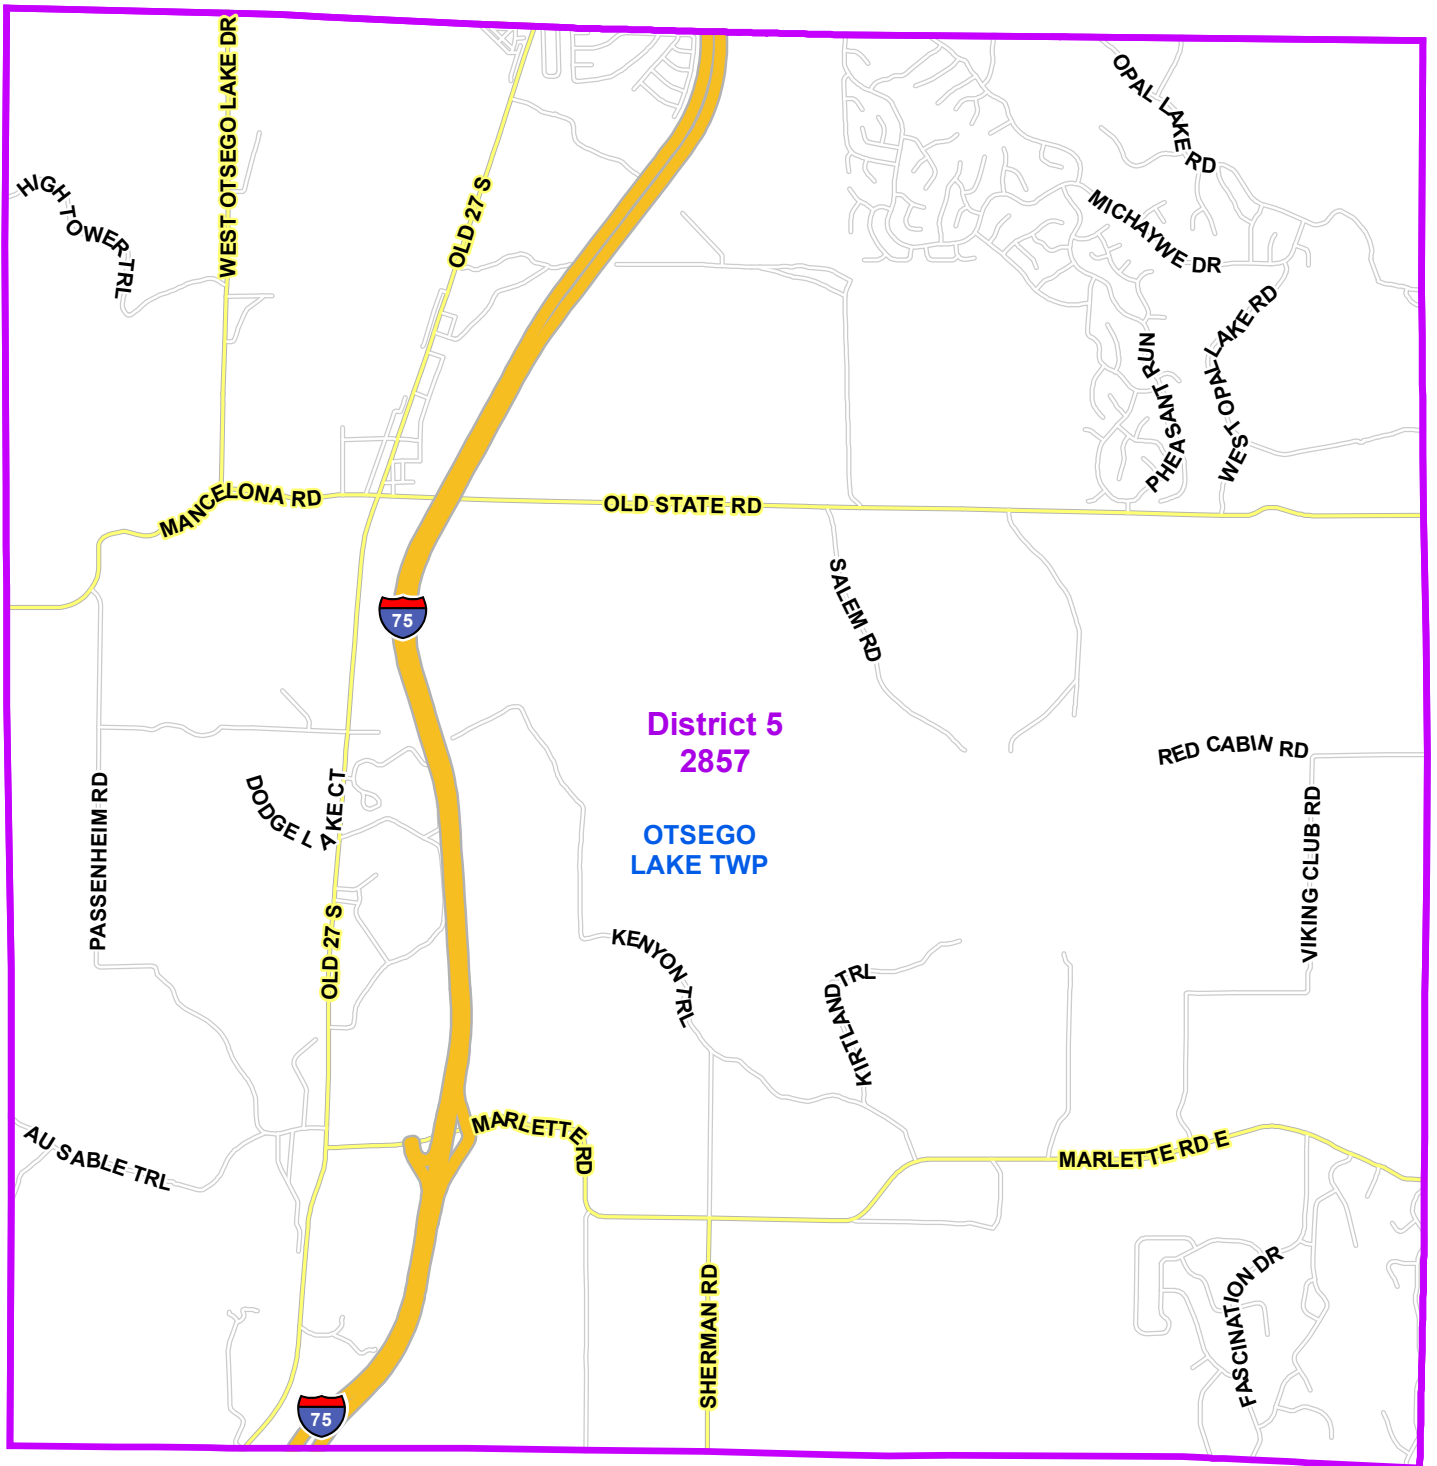

Otsego County Commission District 5

District 5 Total Population 2857

Map Features

-  Commission Districts
-  City Village Township