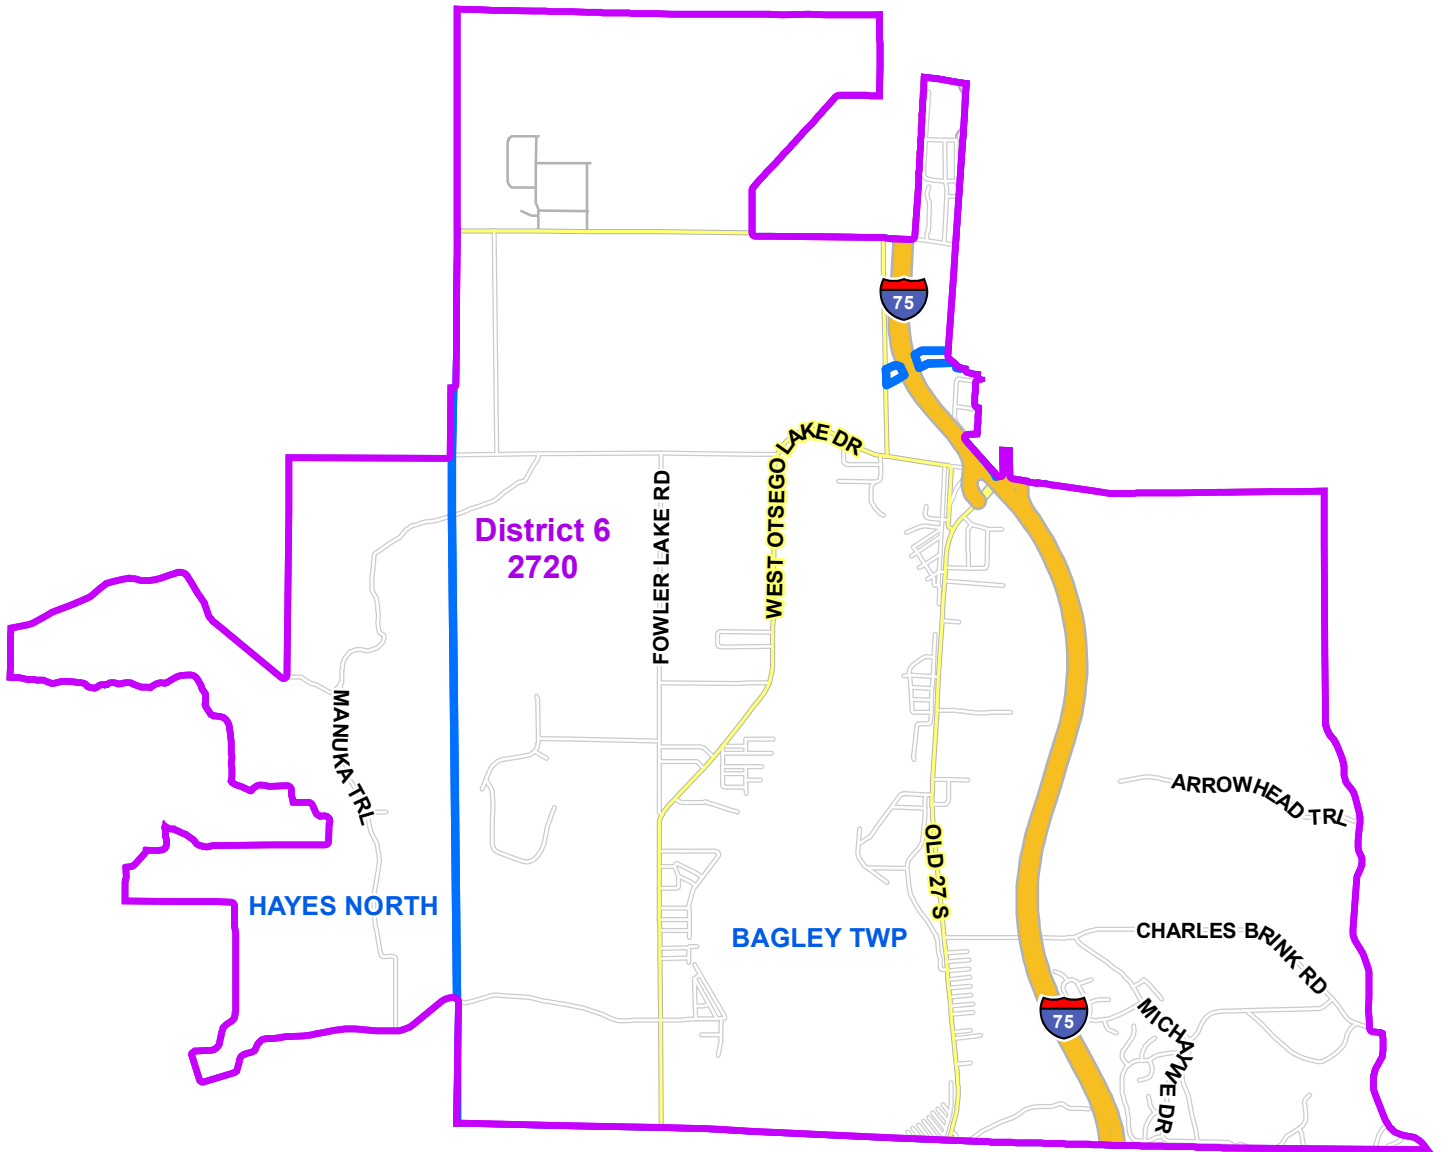

# Otsego County Commission District 6

District 6  
Total Population 2720

### Map Features

-  Commission Districts
-  City Village Township