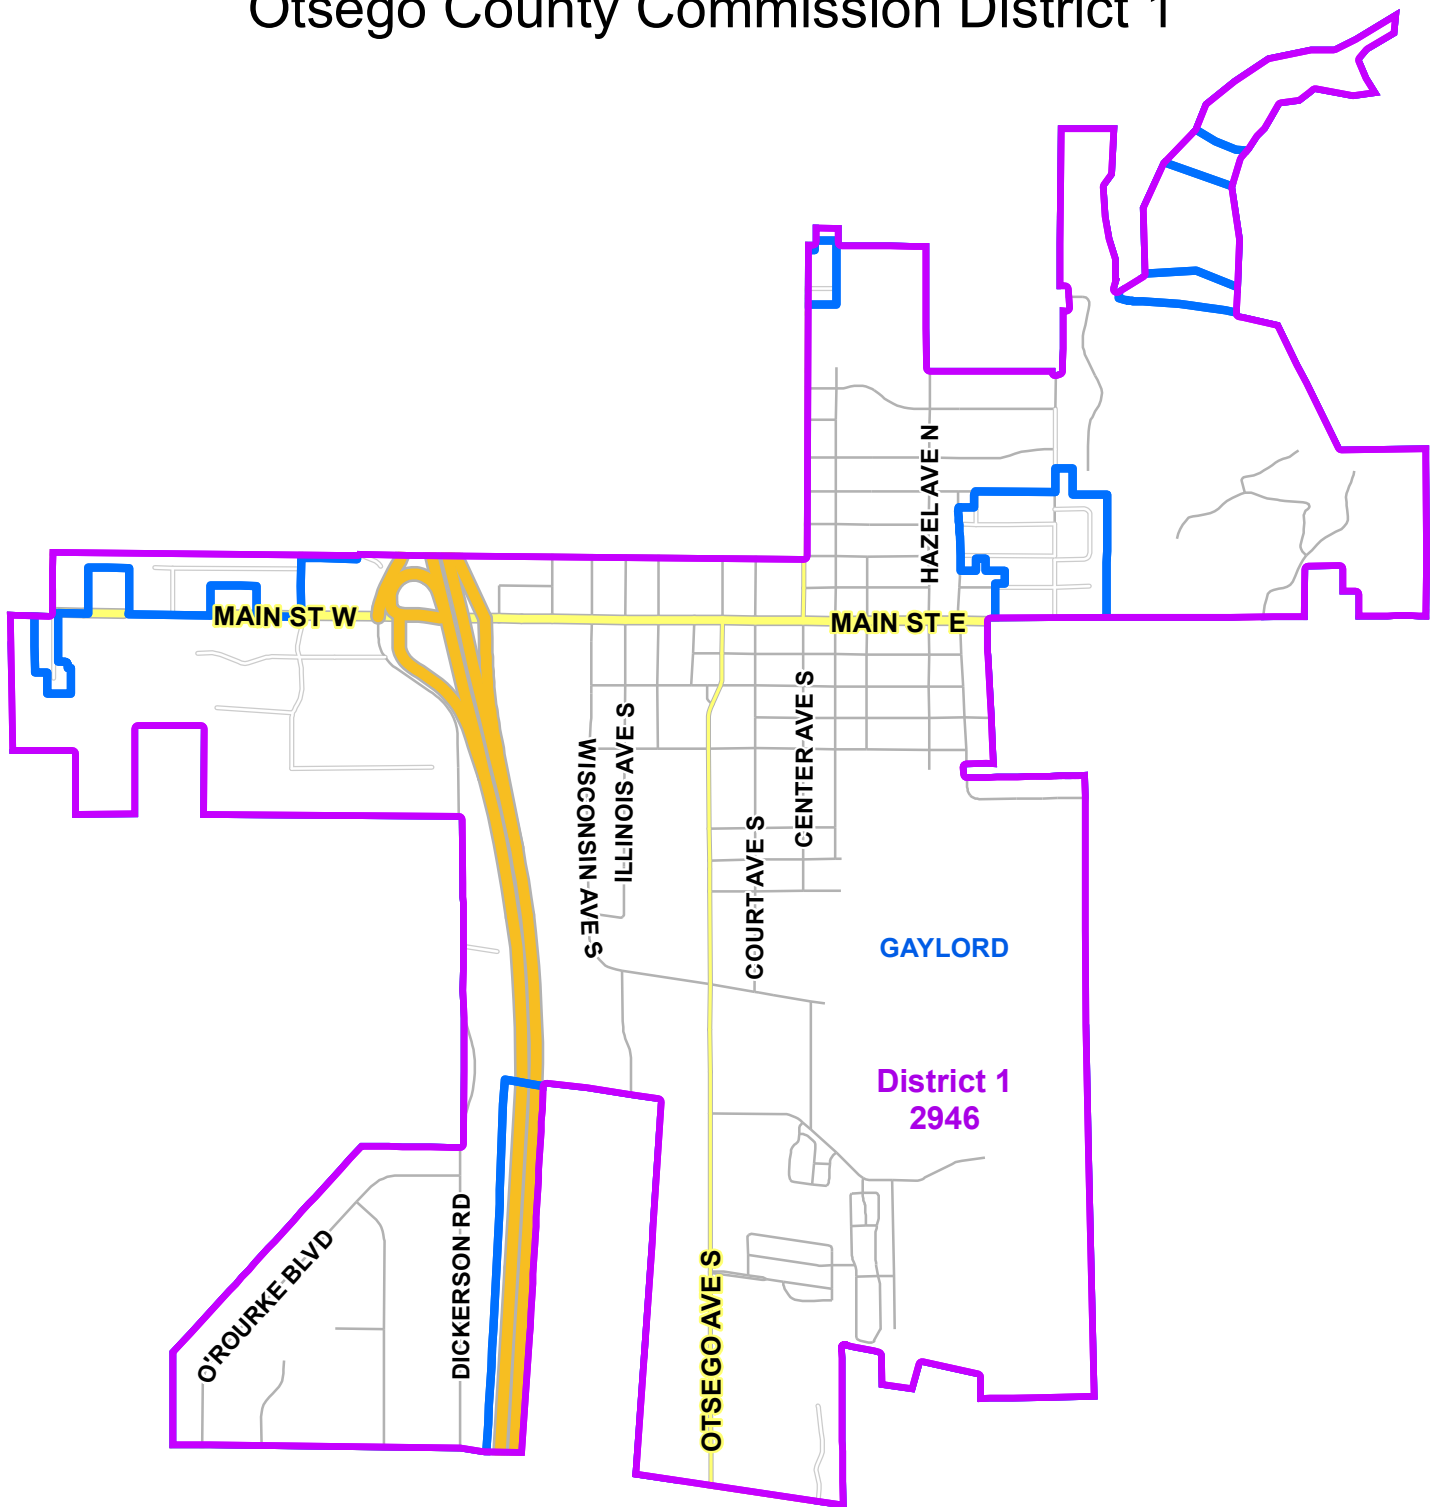

Otsego County Commission District 1

District 1 Total Population 2946

Map Features

-  Commission Districts
-  City Village Township