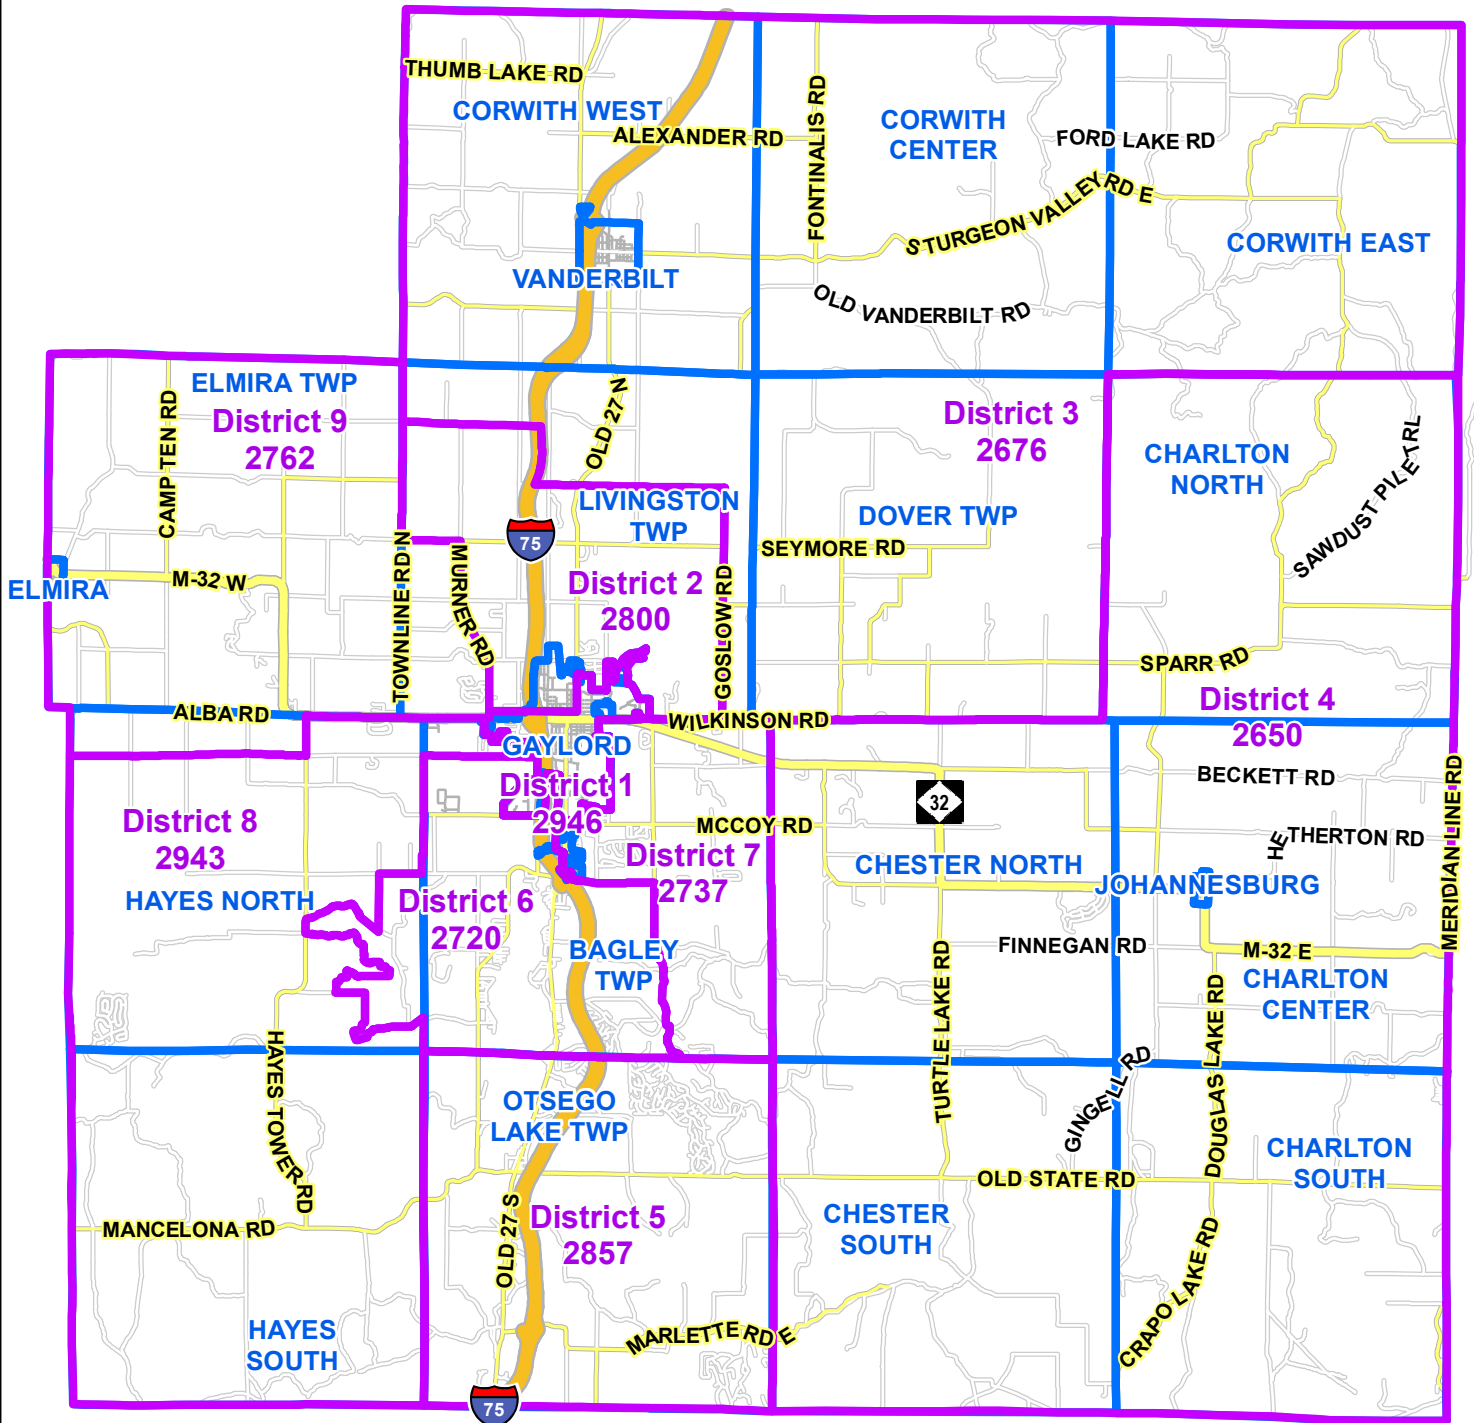

Otsego County Commission Districts

District	Total Population
1	2946
2	2800
3	2676
4	2650
5	2857
6	2720
7	2737
8	2943
9	2762

Map Features

-  Commission Districts
-  City Village Township